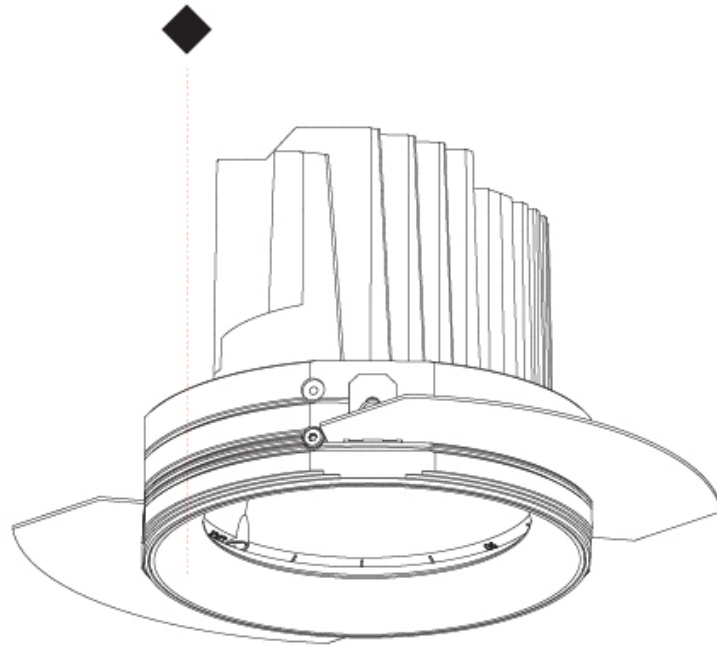

BIONIQ ROUND ADJUSTABLE TRIMLESS

A35188-

PROJECT

TYPE

SPECIFIER

QUANTITY

DATE

A

GENERAL

Series: Bioniq
 Subseries: Bioniq Round Semi Adjustable
 Brand: Prolight
 Division: Architectural
 Mounting Type: Trimless
 Mounting Location: Ceiling
 Subcategory: Downlight

PHYSICAL

Shape: Round
 Diameter (mm): 136
 Diameter (in): 5 3/8
 Height (mm): 136
 Height (in): 5 3/8
 Ceiling Thickness (mm): 10 / 12.5 / 15 / 25
 Ceiling Thickness (in): 3/8 or 1/2 or 9/16 or 1
 Min. Recessing Depth (mm): 150
 Min. Recessing Depth (in): 5 7/8
 Light Distribution: Adjustable / Downlight
 Weight (kg): 1.04
 Weight (lbs): 2.29
 Fixture Finish: SSR / BKV / CWI / CRY / HAB / LAG / UFT / ITA / RUA / RUR / MIC / FTG / MYG / TWT / LOD / PUS / FRO / FUP / KIA / POP / BLS / SPG / MEY / GOH / GUM / CHC / COM / ABZ / JAG / OBR / MOS / ROR
 Fixture Material: Aluminum Die Cast
 Cut-out Measurements: Ø 140mm / 5 1/2"
 Upon Request: Unique Ceiling Thickness